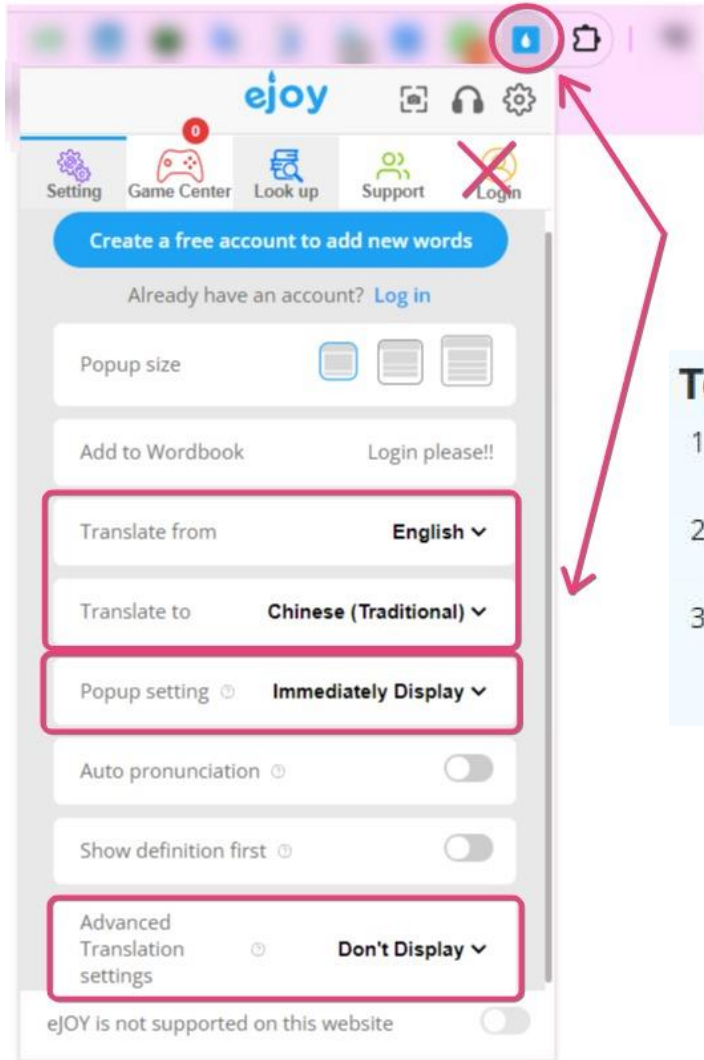

eJoy – Inline translation

Top 10 Beautiful Waterfalls In The World

1. Welcome to Best of WatchMojo the series that features some of WatchMojo's best travel videos it's all downriver [下游] x from here!
2. Welcome to watchmojo.com and today we'll be counting down our picks [計算我們的選秀權] x for the top 10 beautiful waterfalls [瀑布] x in the world.
3. For this list, we're taking a look at the most magnificent [壯麗] x natural waterfalls on planet Earth. [對於此列表，我們正在看地球上最宏偉的天然瀑布。] x

In line translator for seamless web text translation

ALT + Mouse highlight on word/ sentence