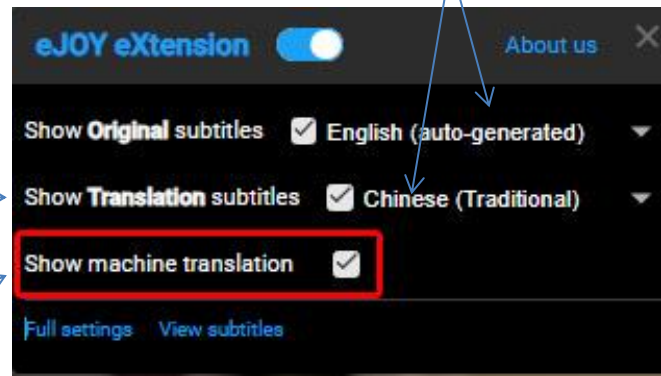

# eJoy – Full Setting

▪ eJoy :- <https://ejoy-english.com/en/extension>

Pin extension

Select languages

If Translation subtitles do not appear in the video, select Show machine translation

Facilitator's Guide: <https://bityl.co/Pbgi>

# eJoy – Inline translation

The image shows a composite screenshot of the eJoy application. On the left, the 'FULL SETTINGS' menu is open, with a red box highlighting the 'Translator' option and a red arrow pointing to 'Inline translations'. The main interface on the right shows the 'Inline translations' toggle switch turned on, also highlighted with a red box and arrow. Below this, the 'AI inline translation' toggle is off. The 'Display color' section features a color picker and an input field with the value '#109e36'. A yellow text box at the bottom right contains the text: 'In line translator for seamless web text translation' and 'ALT + Mouse highlight on word/ sentence'. The browser address bar at the bottom shows a URL: 'chrome-extension://amfghidiedpdnibhnhokbnohfdi.../pages/options/index.html#'. The browser's address bar also contains the text '18/11/2024 22:04:20 by Explains Screenshots'.