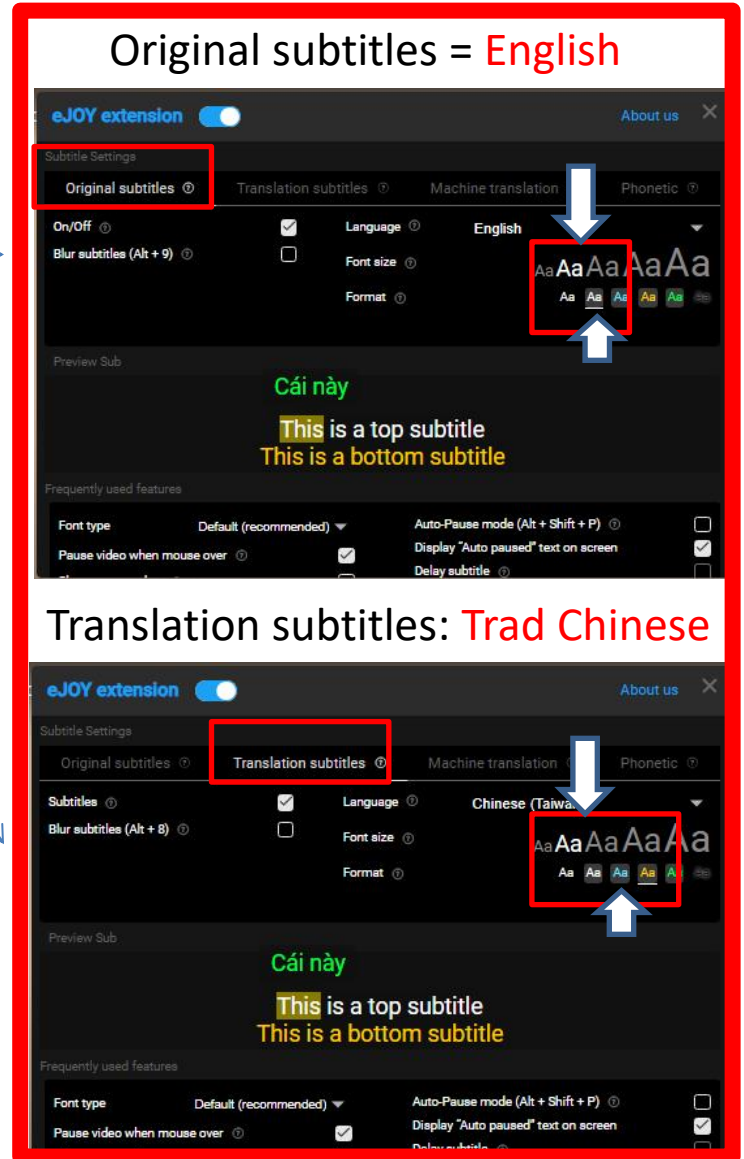

eJoy – Full Setting

Facilitator's Guide: <https://bityl.co/Pbgi>