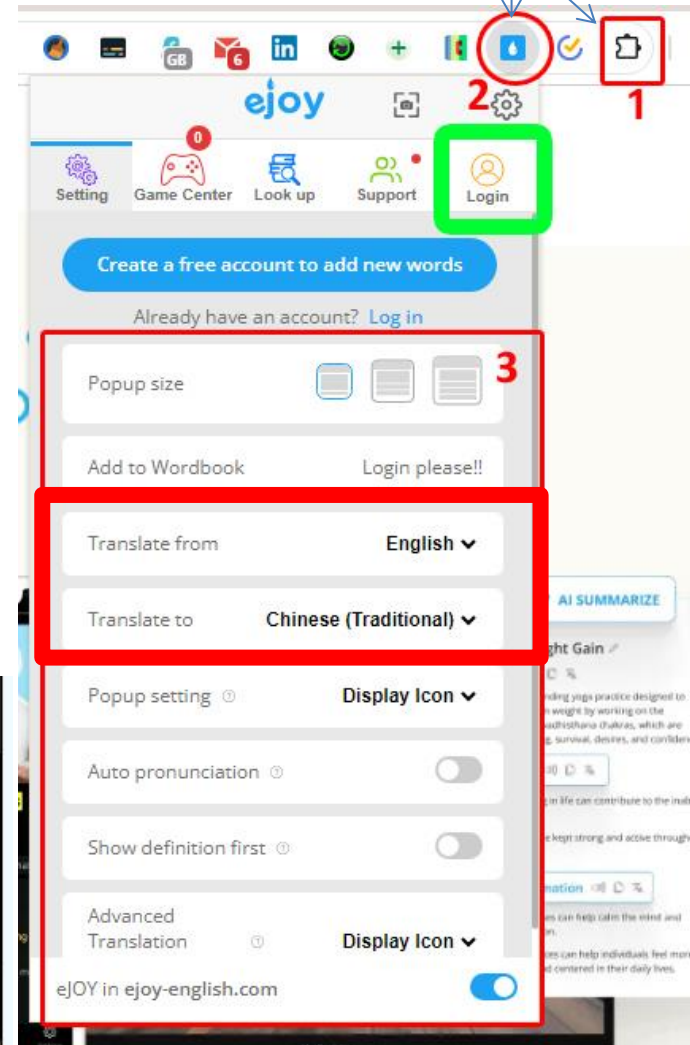

Show Translation subtitles Chinese (Traditional)

Show machine translation

CC

# eJoy – Full Setting

▪ eJoy :- <https://ejoy-english.com/en/extension>

Pin extension

Select languages

If Translation subtitles do not appear in the video, select Show machine translation

Facilitator's Guide: <https://bityl.co/Pbgi>