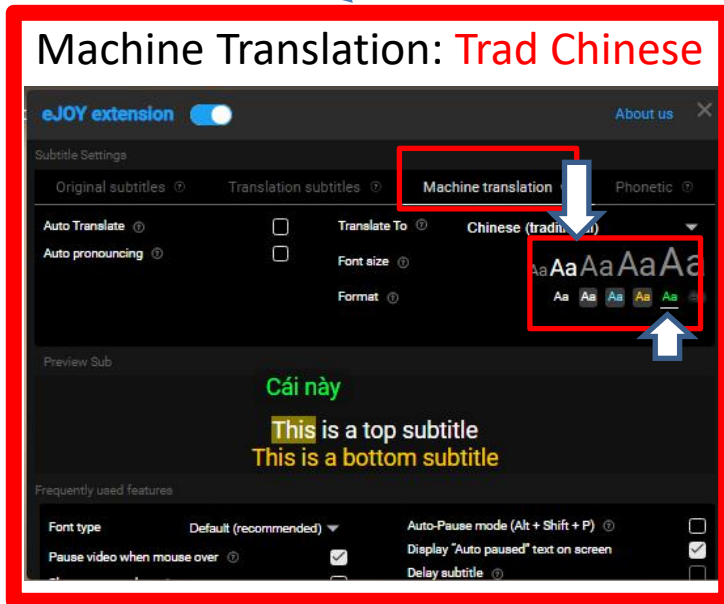

eJoy – Full Setting

Facilitator's Guide: <https://bityl.co/Pbgi>