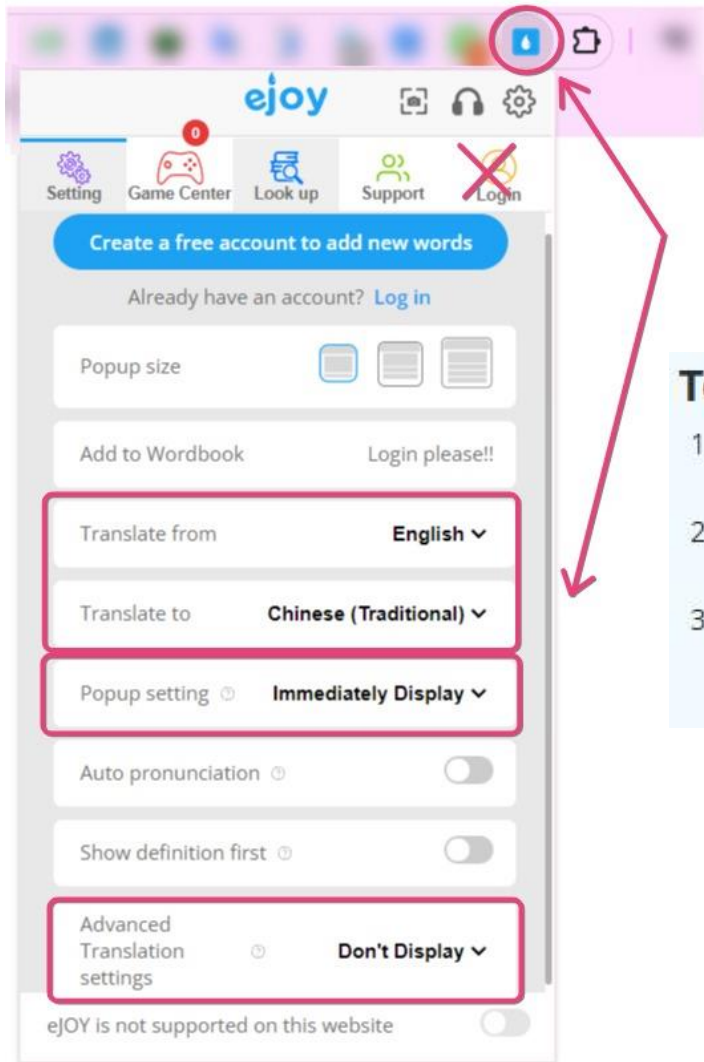

eJoy – Inline translation

Top 10 Beautiful Waterfalls In The World

1. Welcome to Best of WatchMojo the series that features some of WatchMojo's best travel videos it's all downriver [下游] x from here!
2. Welcome to watchmojo.com and today we'll be counting down our picks [計算我們的選秀權] x for the top 10 beautiful waterfalls [瀑布] x in the world.
3. For this list, we're taking a look at the most magnificent [壯麗] x natural waterfalls on planet Earth. [對於此列表，我們正在看地球上最宏偉的天然瀑布。] x

In line translator for seamless web text translation

ALT + Mouse highlight
on word/ sentence